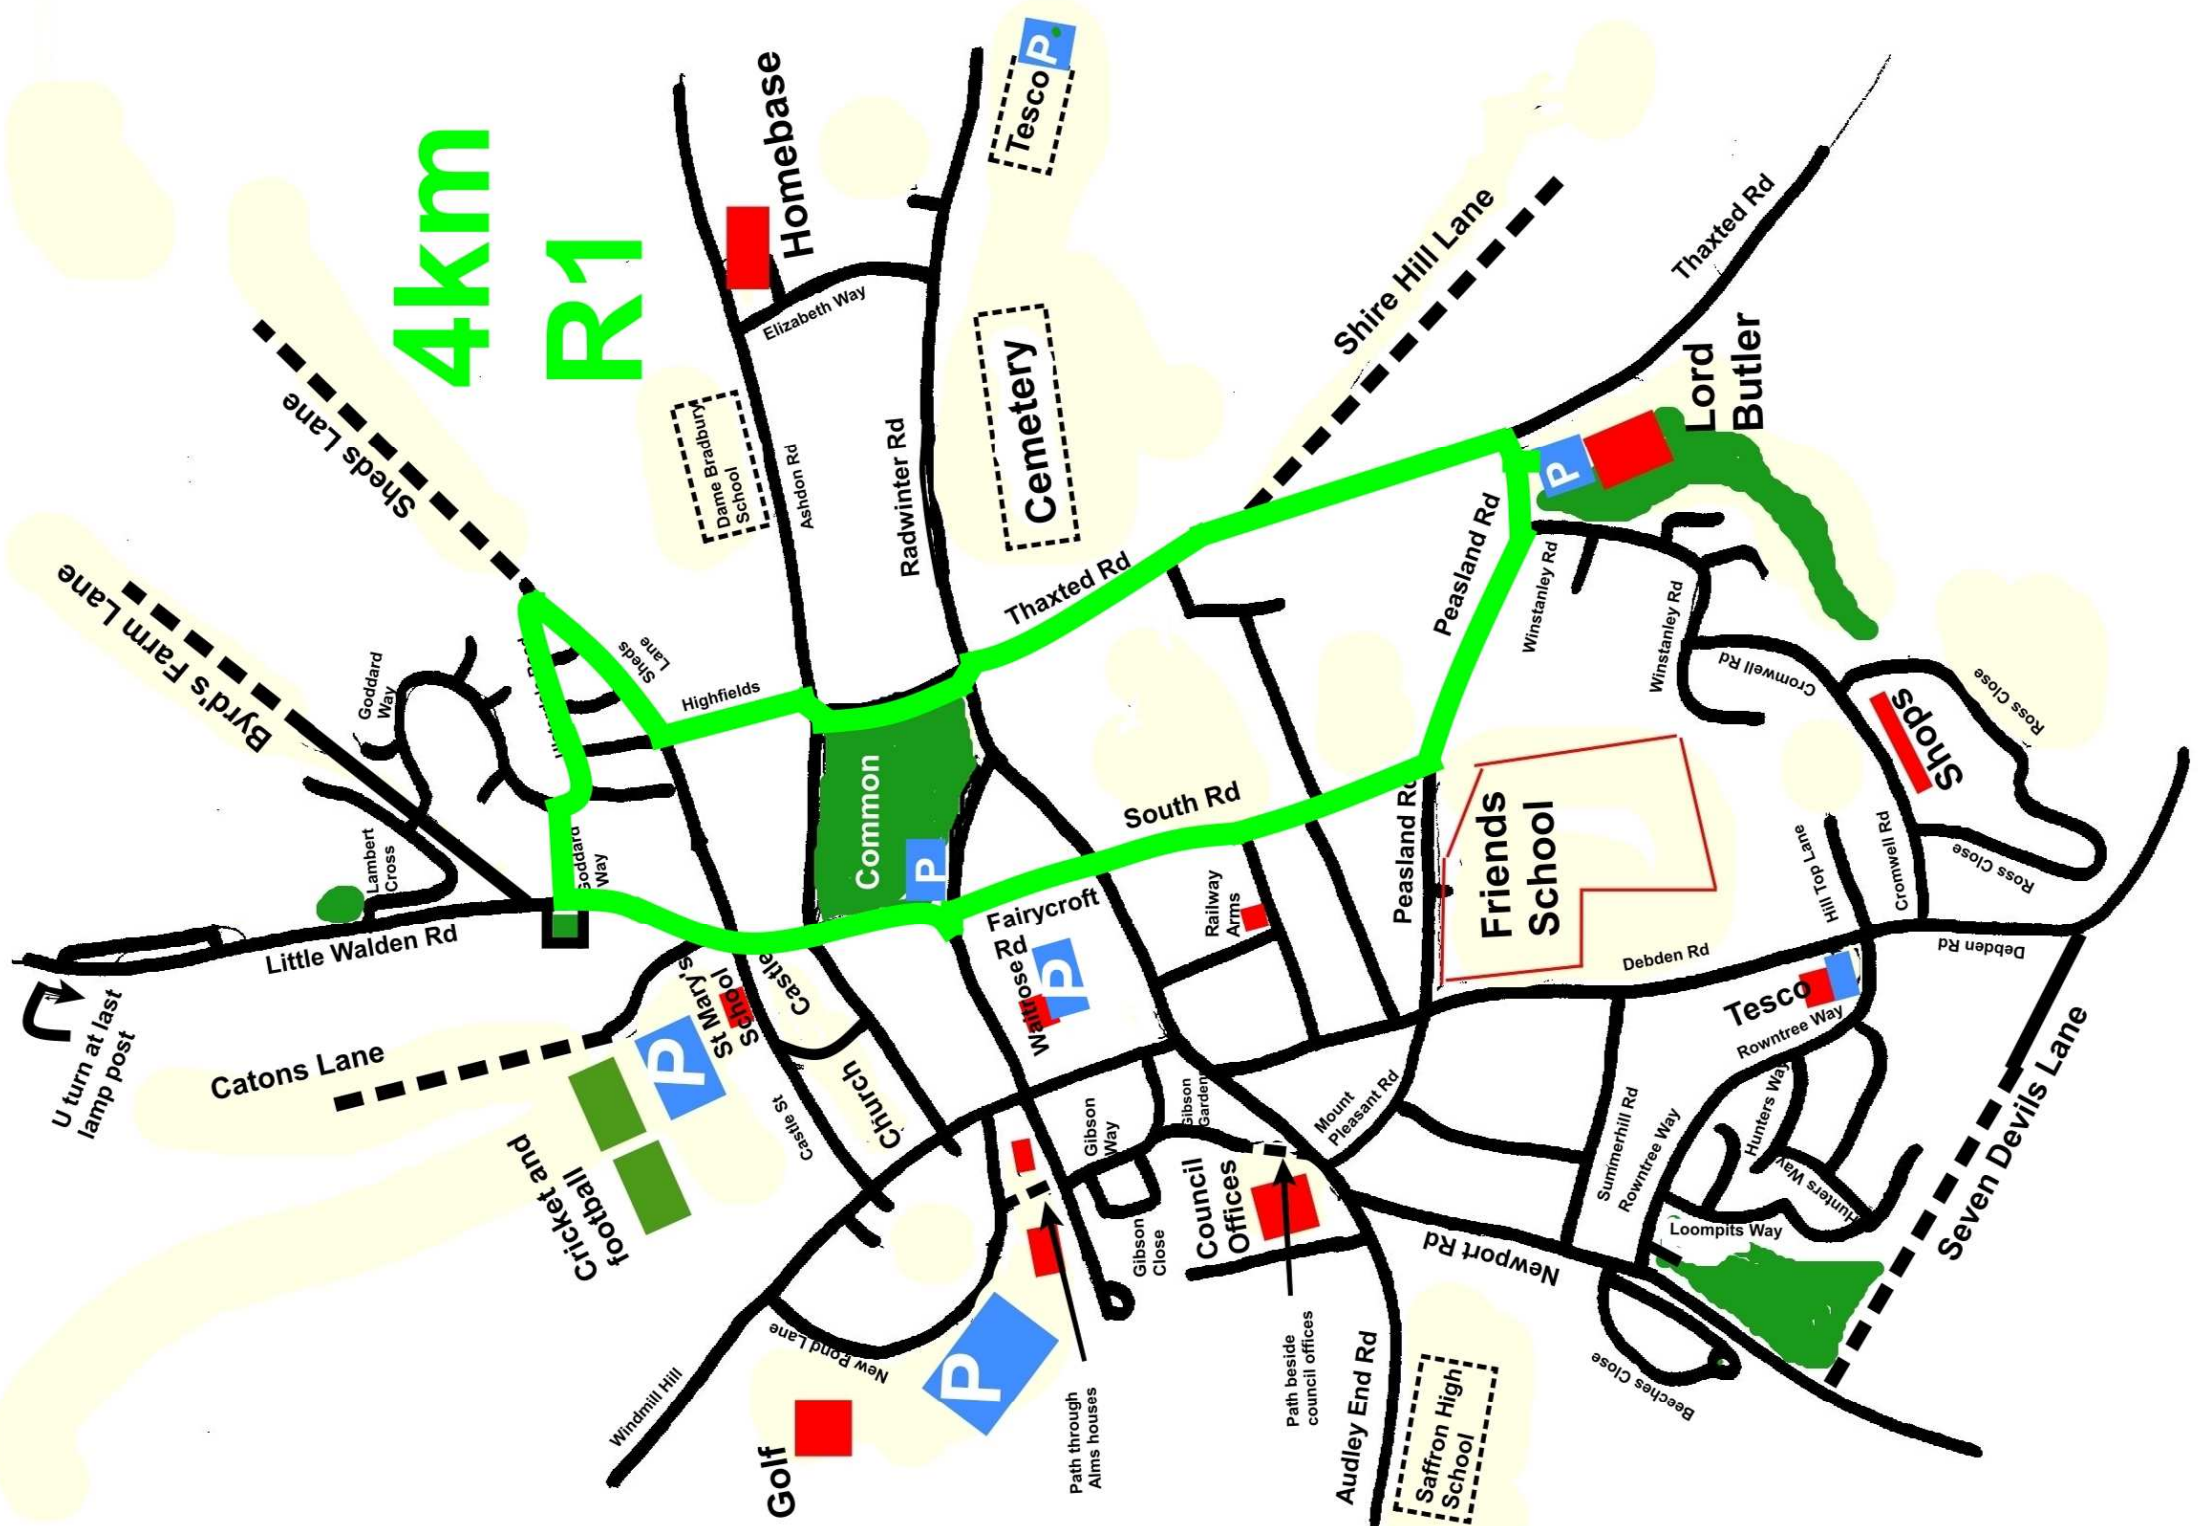

4km
R1

Catons Lane

Little Walden Rd

Sheds Lane

4km

R1

Golf

Cricket and Football

Tesco

Lord Butler

Shops

Seven Devils Lane

U turn at last lamp post

Byrd's Farm Lane

Shire Hill Lane

Peasland Rd